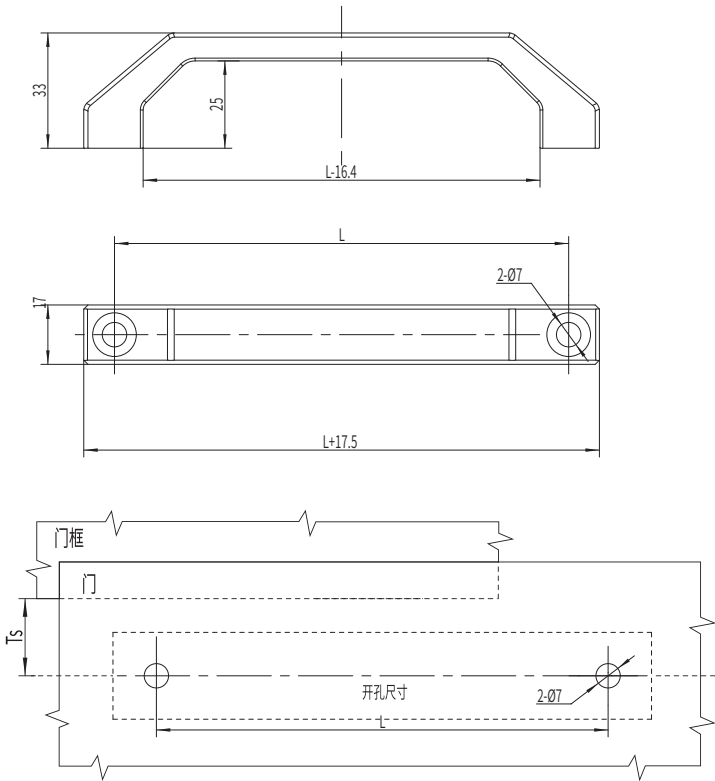

E-3103

Handle

L 安装孔距 Mounting hole spacing	亮铬 Bright chrom	粉末涂层黑 Powder coating black	纳米喷漆 (银亚光) NM spray painting (matte silver)	SUS304
100mm	E-3103-100-30	E-3103-100-40	E-3103-100-60	E-3103-100-A1
130mm	E-3103-130-30	E-3103-130-40	E-3103-130-60	E-3103-130-A1