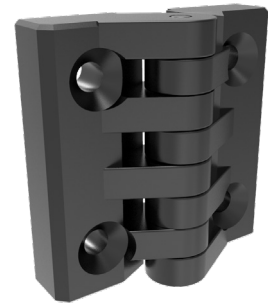

H1-2407

Screw-on Hinge

M6 沉头螺钉固定 Countersunk Screw M6	M6 镶嵌螺柱 With Threaded Studs M6
H1-2407-640	H1-2407-641

1. Material and surface treatment:
Main body : Screw-on hinge polyamide GF black

1. 材质及表面处理:
主体: 黑色 PA螺钉固定铰链