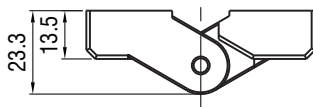

H1-2407

Screw-on Hinge

M6 沉头螺钉固定 Countersunk Screw M6	M6 镶嵌螺柱 With Threaded Studs M6
H1-2407-640	H1-2407-641

1. Material and surface treatment:
Main body : Screw-on hinge polyamide GF black

1. 材质及表面处理:
主体: 黑色 PA螺钉固定铰链