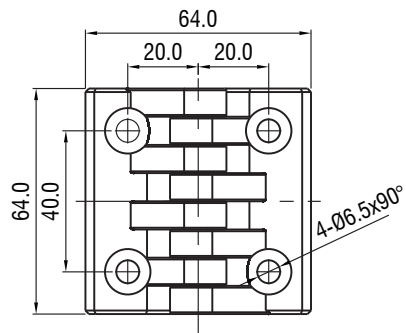

H1-2407

Screw-on Hinge

M6 沉头螺钉固定 Countersunk Screw M6	M6 镶嵌螺柱 With Threaded Studs M6
H1-2407-640	H1-2407-641

1. Material and surface treatment:
Main body : Screw-on hinge polyamide GF black

1. 材质及表面处理:
主体: 黑色 PA螺钉固定铰链