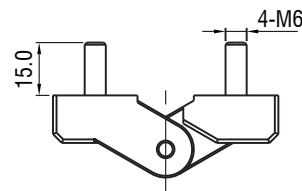

H1-2407

Screw-on Hinge

M6 沉头螺钉固定 Countersunk Screw M6	M6 镶嵌螺柱 With Threaded Studs M6
H1-2407-640	H1-2407-641

1. Material and surface treatment:
Main body : Screw-on hinge polyamide GF black

1. 材质及表面处理:
主体: 黑色 PA螺钉固定铰链