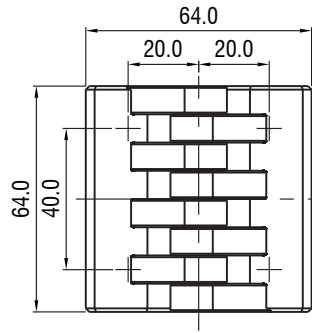

H1-2407

Screw-on Hinge

M6 沉头螺钉固定 Countersunk Screw M6	M6 镶嵌螺柱 With Threaded Studs M6
H1-2407-640	H1-2407-641

1. Material and surface treatment:
Main body : Screw-on hinge polyamide GF black

1. 材质及表面处理:
主体: 黑色 PA螺钉固定铰链